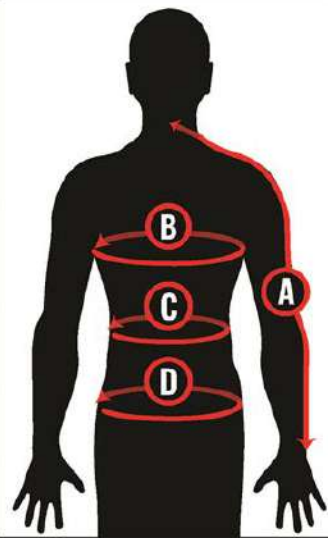

## 7V BATTERY HEATED BASE LAYER SHIRT SIZE CHART

MEN'S SIZE CHART						
<p><b>A-SLEEVE LENGTH:</b> BEND ARM SLIGHTLY &amp; MEASURE ALONG OUTSIDE OF ARM, FROM CENTER BACK OF NECK, TO TIP OF SHOULDER, DOWN TO WRIST.</p> <p><b>B-CHEST:</b> MEASURE AROUND FULLEST PART OF CHEST, KEEPING THE TAPE LEVEL UNDER ARMS &amp; ACROSS BACK.</p> <p><b>C-WAIST:</b> MEASURE AROUND THE NARROWEST PART OF THE WAIST.</p> <p><b>D-HIP:</b> MEASURE AROUND THE FULLEST PART OF THE HIP.</p>						
SIZE	S	M	L	XL	2XL	3XL
SLEEVE LENGTH	33"	34"	35"	36"	37"	38"
CHEST	36"-38"	39"-41"	42"-44"	45"-48"	49"-52"	53"-56"
WAIST	30"-31"	32"-33"	34"-36"	38"-40"	42"-44"	45"-47"
HIP	35"-37"	38"-40"	41"-43"	44"-46"	47"-49"	50"-52"

WOMEN'S SIZE CHART						
<p><b>A-SLEEVE LENGTH:</b> BEND ARM SLIGHTLY &amp; MEASURE ALONG OUTSIDE OF ARM, FROM CENTER BACK OF NECK, TO TIP OF SHOULDER, DOWN TO WRIST.</p> <p><b>B-CHEST:</b> MEASURE AROUND FULLEST PART OF CHEST, KEEPING THE TAPE LEVEL UNDER ARMS &amp; ACROSS BACK.</p> <p><b>C-WAIST:</b> MEASURE AROUND THE NARROWEST PART OF THE WAIST.</p> <p><b>D-HIP:</b> MEASURE AROUND THE FULLEST PART OF THE HIP.</p>						
SIZE	XS	S	M	L	XL	2XL
SLEEVE LENGTH	31.5"	32"	32.5"	33"	34"	35"
CHEST	31"-32"	33"-35"	36"-38"	39"-41"	42"-44"	45"-47"
WAIST	24"-25"	26"-28"	29"-31"	32"-34"	35"-38"	39"-41"
HIP	33"-35"	36"-37"	38"-40"	41"-43"	44"-47"	48"-51"